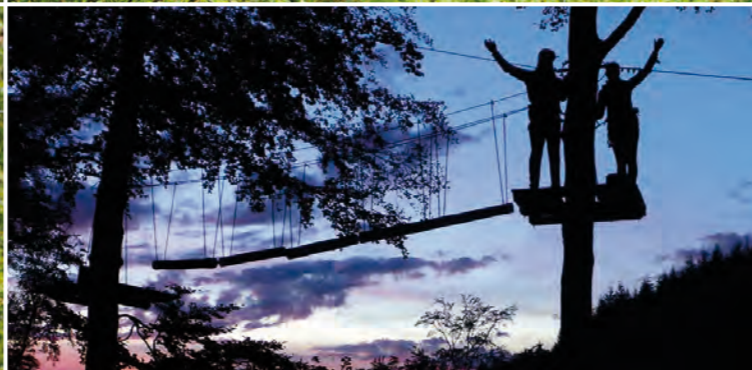

ZIPLINE

For the thrill of adventure, the love of nature and the pursuit of excitement ... get ZIPPED !!!

- 12 breathtaking ziplines incl. Mega-ziplines over the entire Berlinger creek valley
- spectacular panoramic views
- incredible rides up to 50 m height
- pure adrenaline
- 2 exciting suspension bridges
- base jump from 15 m height
- and lots of fun!

Our experienced and professionally trained tour guides ensure that your zipline adventure is fun, interesting and exhilarating! EifelAdventures zipline tours – enough adventure for a lifetime in approximately 2,5 hours. So fast, so unforgettable!

Reservations are recommended.

Tours: 10 am, 11 am, 12:30 pm, 2 pm, 3:30 pm, 4:30 pm and 6 pm
Night-Specials: 8 pm

ALL INFORMATION AND PRICES

ADVENTURE-MINIGOLF

Adventure-Minigolf is the perfect combination of nature, sports and adventure. Enjoy our 18 holes putting green on a total of 2.500 sqm in a beautiful landscape. The tracks themselves are made of artificial turf. Natural materials like tree trunks, hills and stones serve as obstacles. Here you can show that you are an adventure-minigolfer by playing around our tree trunks, hitting the right mousehole and crossing the stream.

The combination of exciting tracks and a lot of fun will make it a truly unique experience. Enjoy an extraordinary adventure or just relax in our hammock!

ALL INFORMATION AND PRICES

POOLBALL

THE IDEAL FUN SPORT FOR YOUNG AND OLD ADVENTURERS!

Poolball is a mix of soccer and pool. You are playing on the world's biggest pool table or smallest soccerfield. This action-packed adventure is an amazing experience for young and old and guarantees unforgettable memories.

ALL INFORMATION AND PRICES